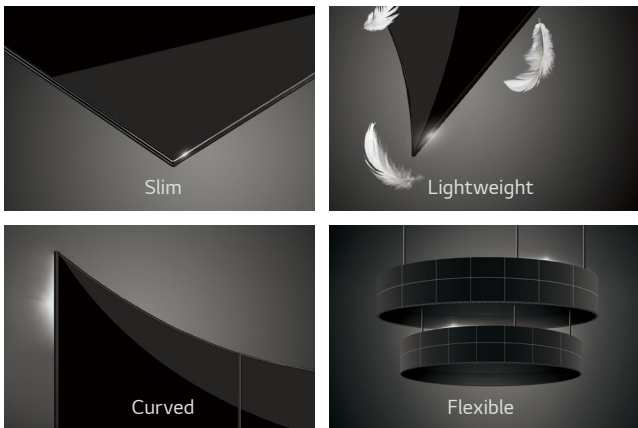

UNRIVALED PICTURE QUALITY

LCD

LG OLED Signage

* Image shown is for illustrative purpose only.

Absolute Black

Equipped with over 8 million self-lighting pixels operating individually, LG OLED Signage reproduces absolute blacks with no light bleed and offers infinite contrast.

LCD

LG OLED Signage

* Image shown is for illustrative purpose only.

Rich Color

LG OLED Signage provides richness in all colors, bringing colors to life with great accuracy and vividness.

SPACE-FITTING DESIGN

Slim

Lightweight

Curved

Flexible

* Image shown is for illustrative purpose only.

Splendid Design

LG OLED technology doesn't require a backlight unit nor a liquid crystal layer so it offers a flexible design with unbelievably lightweight and slim features.