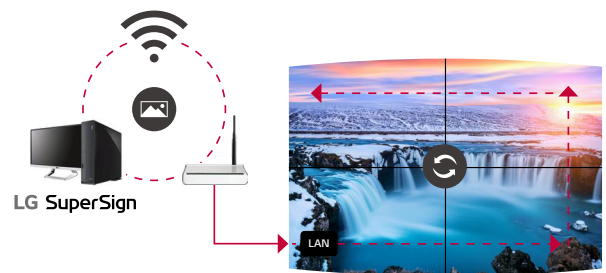

DESIGN FLEXIBILITY

* Image shown is for illustrative purpose only.

On-site Customization

The 55EF5G series enables a completely new approach for innovative and flexible designs. Its optional "Curvature Calibrator(CC)*" supports the coordination of displays with various convex and concave curvature, depending on the requirements. This makes it possible to rapidly respond to changes on-site, making it easier to successfully build an eye-catching landmark.

* A Curvature Calibrator needs to be purchased separately. Please contact your regional LG sales representatives for details.

EXCELLENT PERFORMANCE

* Image shown is for illustrative purpose only.

LAN Daisy Chain Management

The LAN daisy chain allows users to control and monitor displays, transmit data and even update firmware all at once, reducing management burden.

* Image shown is for illustrative purpose only.

Videowall Playlist & Sync Playback