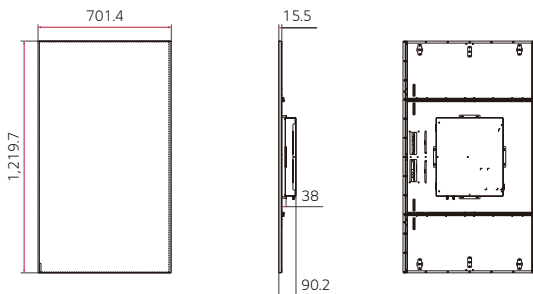

Through its built-in high performance SoC, each display plays its video tile for synchronized content playback.

* All images are for illustrative purposes only.

PRODUCT INFORMATION

* 55 inch

55EF5G

Panel	Screen Size	55"
	Panel Technology	OLED
	Native Resolution	1,920 x 1,080 (FHD)
	Brightness	150/400 nit (APL 100% / 25%)
	Contrast Ratio	150,000 : 1
	Response Time	1 ms (G to G), 8 ms (MPRT)
	Lifetime	30,000 Hrs (Typ.)
	Portrait / Landscape	Yes / Yes

DIMENSION

(unit: mm)

Portrait

Landscape

CONNECTIVITY

- 1 AC IN
- 2 USB IN 2
- 3 HDMI IN

- 4 DP IN
- 5 DP OUT
- 6 USB IN 1

- 7 LAN IN
- 8 LAN OUT
- 9 IR IN

- 10 RS-232C IN
- 11 RS-232C OUT
- 12 AUDIO OUT

* Dimensions & Jack Panels may differ from the above image, so please contact LG sales team to verify before ordering.

Download
LG C-Display+
Mobile App
Google Play Store