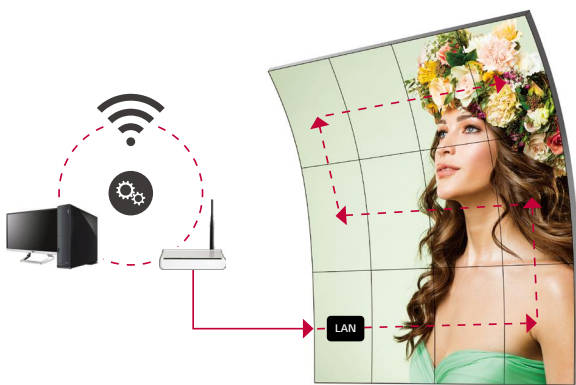

In Portrait

Max Curvature in Portrait
• Concave/Convex: up to 1,000R

In Landscape

Max Curvature in Landscape
• Concave/Convex: up to 1,000R

What is R?

Due to the nature of its curved design, "R" signifies the radial length of a circle which allows for its curved display. For example, displays with a curvature of 1,000R will have a radius of 1m (1,000mm)

DESIGN FLEXIBILITY

* Image shown is for illustrative purpose only.

On-site Customization

The 55EF5G series enables a completely new approach for innovative and flexible designs. Its optional "Curvature Calibrator(CC)*" supports the coordination of displays with various convex and concave curvature, depending on the requirements. This makes it possible to rapidly respond to changes on-site, making it easier to successfully build an eye-catching landmark.

* A Curvature Calibrator needs to be purchased separately. Please contact your regional LG sales representatives for details.

EXCELLENT PERFORMANCE

* Image shown is for illustrative purpose only.

LAN Daisy Chain Management

The LAN daisy chain allows users to control and monitor displays, transmit data and even update firmware all at once, reducing management burden.

* Image shown is for illustrative purpose only.

Videowall Playlist & Sync Playback