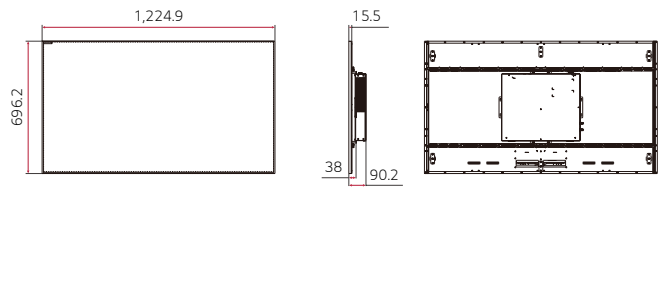

Through its built-in high performance SoC, each display plays its video tile for synchronized content playback.

* All images are for illustrative purposes only.

PRODUCT INFORMATION

* 55 inch

55EF5G

Panel	Screen Size	55"
	Panel Technology	OLED
	Native Resolution	1,920 x 1,080 (FHD)
	Brightness	150/400 nit (APL 100% / 25%)
	Contrast Ratio	150,000 : 1
	Response Time	1 ms (G to G), 8 ms (MPRT)
	Lifetime	30,000 Hrs (Typ.)
	Portrait / Landscape	Yes / Yes

DIMENSION

(unit: mm)

Portrait

Landscape

CONNECTIVITY

- 1 AC IN
- 2 USB IN 2
- 3 HDMI IN

- 4 DP IN
- 5 DP OUT
- 6 USB IN 1

- 7 LAN IN
- 8 LAN OUT
- 9 IR IN