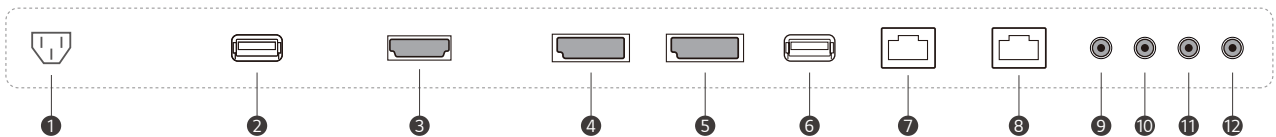

DIMENSION

(unit: mm)

Portrait

Landscape

CONNECTIVITY

- 1 AC IN
- 2 USB IN 2
- 3 HDMI IN

- 4 DP IN
- 5 DP OUT
- 6 USB IN 1

- 7 LAN IN
- 8 LAN OUT
- 9 IR IN

- 10 RS-232C IN
- 11 RS-232C OUT
- 12 AUDIO OUT

* Dimensions & Jack Panels may differ from the above image, so please contact LG sales team to verify before ordering.

Download
LG C-Display+
Mobile App
Google Play Store