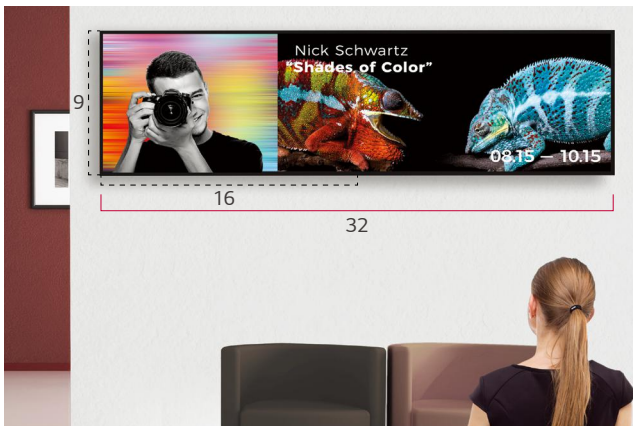

EXTRAORDINARY VIEWING EXPERIENCE