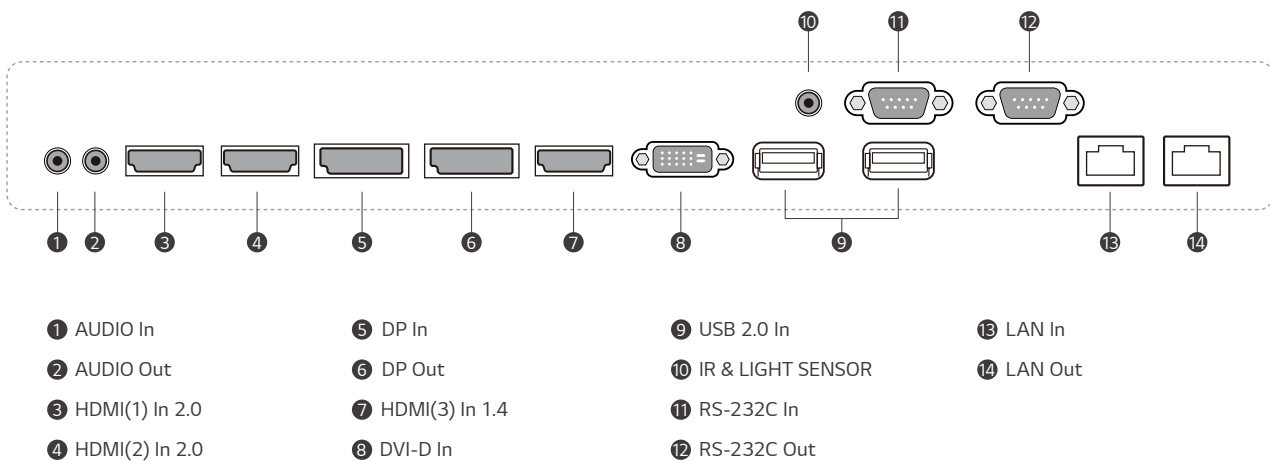

CONNECTIVITY

* Dimensions & Jack Panels may differ from the above image, so please contact LG sales team to verify before ordering.

Download
LG C-Display+
Mobile App
Google Play Store

www.lg.com/global/business/information-display
www.youtube.com/c/LGCommercialDisplay
www.facebook.com/LGInformationDisplay
www.linkedin.com/company/lginformationdisplay
twitter.com/LG_ID_HQ

LG may make changes to specifications and product descriptions without notice. Copyright © 2021 LG Electronics Inc. All rights reserved. "LG Life's Good" is a registered trademark of LG Corp. The names of products and brands mentioned here may be the trademarks of their respective owners.