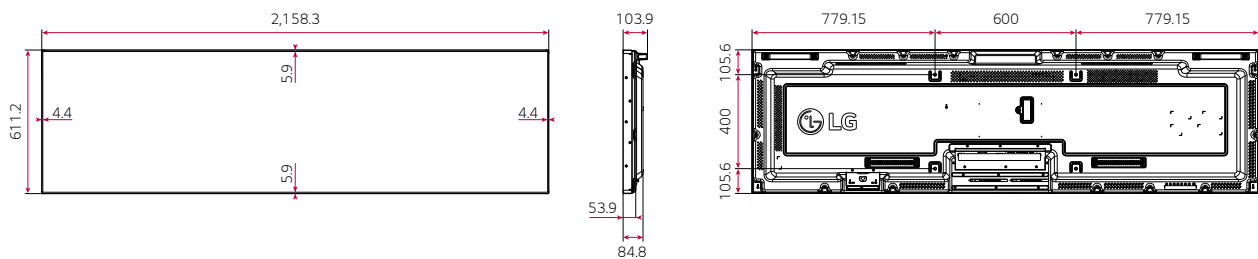

### 88BH7G

Screen Size	88"
Aspect Ratio	32 : 9
Native Resolution	3,840 × 1,080
Brightness	700 nit
Contrast Ratio	1,100 : 1

## DIMENSION

(unit: mm)