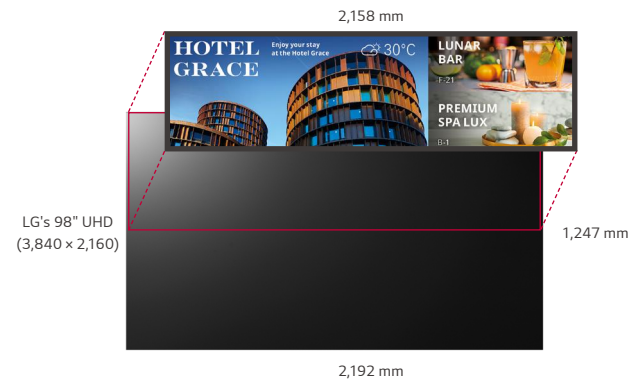

# Ultra Stretch Signage, 32:9 Space-Fitting Wide Screen

32:9 Wide  
Screen

High Picture  
Quality

Effective  
Content Delivery

Efficient  
Operation

## EXTRAORDINARY VIEWING EXPERIENCE

88BH7G (3,840 × 1,080)

### 32:9 Extended Wide Format

It is a unique wide screen with 32:9 bar type which is twice as long as the previous 16:9 display, allowing more content and information to be shown on one screen.

### High Picture Quality (3,840 × 1,080)

LG Ultra Stretch display, which is about half the size of a 98-inch UHD display, delivers vivid and clear colors.