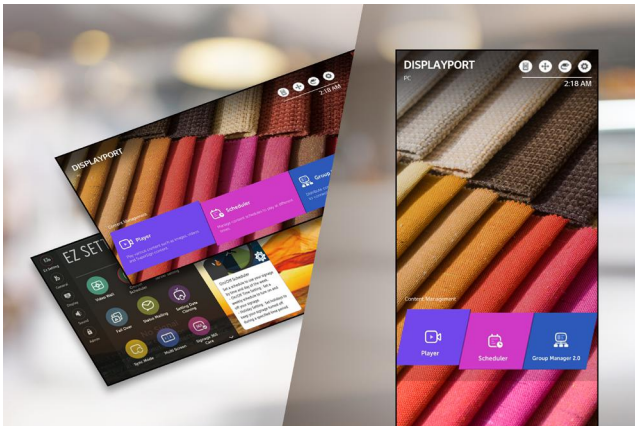

### Flexibility for Content Management

Thanks to its bar type format, it is optimized to show a vertical or horizontal object providing a memorable viewing experiences to the viewer.

### Multi Screen Mode with 4PBP

The Picture-by-Picture (PBP) feature allows you to show multi content in one single display by up-to four parts. It is very useful to deliver various advertisements or pieces of information at the same time without bezels among them.

### User-friendly Menu

The Ultra Stretch display offers a user-friendly UX to simplify approach flows, groups similar functions together, and adopts an intuitive GUI for ease of use. When using the display in portrait mode, menu can also be adjusted accordingly.