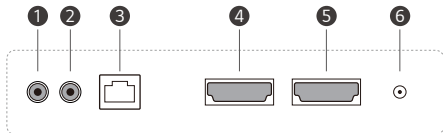

PBP (Picture-By-Picture) features multiple screens in a single display with up to 4 input sources while PIP (Picture-In-Picture) supports playing both a main screen and a subscreen at the same time with various layouts. This gives great flexibility to allocate space for each content source.

Wireless Access Point

The UH5F-H series operates as a virtual router which can be an wireless access point for mobile devices.

DIMENSION

(unit: mm)

CONNECTIVITY

98"

Bottom

Side